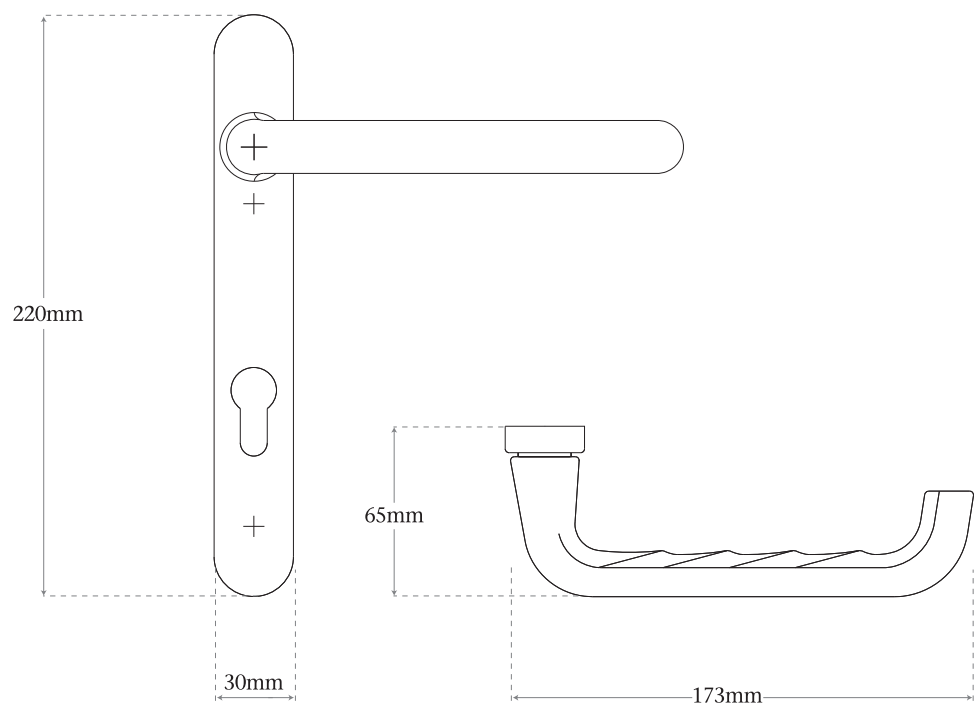

Manufactured with a pad and lever in cast aluminium and a new 32mm cast aluminium external backplate with a sculptured edge, this unsprung furniture has been designed with strengthened fixing lugs supplied on both backplates for a more secure fit. These sets are handed.

Supplied with M6 fixing screws and spindle to suit door thickness upto 70mm. Spindle 8mm. Centres 92mm.

Finishes: F1 Silver and F3 Gold Anodised, White RAL9016 and Black Matt RAL9714 Powder Coated.

| Part No. | | Description | Box Qty. |
|----------|---------|---------------|----------|
| LH | RH | | |
| 2757390 | 2757349 | Silver | 5 |
| 2757461 | 2872582 | Gold Anodised | 5 |
| 2757453 | 2757445 | Black | 5 |
| 2757429 | 2757402 | White | 5 |

Quality Door and Window Fittings

Door Furniture EXT LEVER & 554 PAD/LEVER

D36 0108 Product by HOPPE

137/3337 EXTENDED LEVER/LEVER

554 FIXED PAD/LEVER (TO SUIT 855 LOCK)